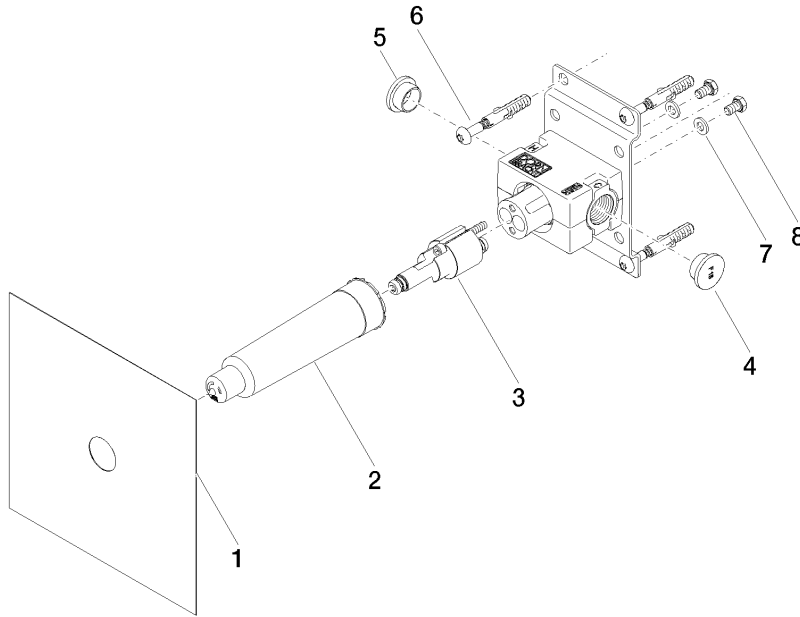

Concealed wall mounting -

35 050 970 90

- red brass, lead-free
- 2x female thread 1/2" connections
- dust cover
- anti-water packing
- soundproofing

Recommended miscellaneous

Leak protection 1/2" -

- This article is needed 2x.

Recommended miscellaneous

Rosette - Chrome

- with round rosette

12 720 660-00

Concealed wall mounting -

35 050 970 90

mm [inches]

Flow rate chart

Certificates

DVGW_DW-6512DN0126. WRAS_2101043. WRAS_2011027.

Concealed wall mounting -

35 050 970 90

Spare parts list

No.	Item Number	Name	Quantity used	Delivery time
1	04 14 03 072 01 90	gasket kit	1	2
2	09 21 02 173 90	cap	1	2
3	90 31 20 116 00 90	plug	1	2
4	09 31 20 094 90	plug	1	2
5	09 31 20 093 90	plug	1	2
6	04 30 31 024 01 90	fixing set	2	2
7	09 30 11 144 90	disc	2	2
8	09 30 30 049 90	screw	2	2