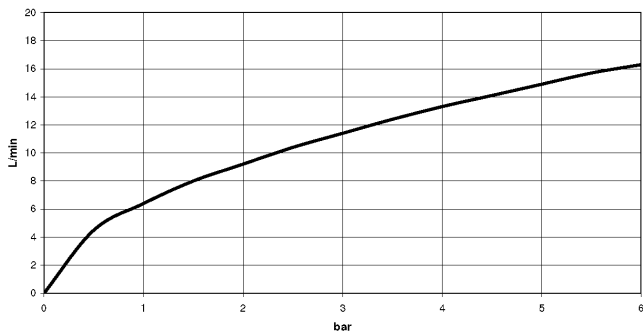

Recommended miscellaneous

Rosette - Chrome

- with round rosette

12 720 660-00

Concealed wall mounting -

35 050 970 90

mm [inches]

Flow rate chart