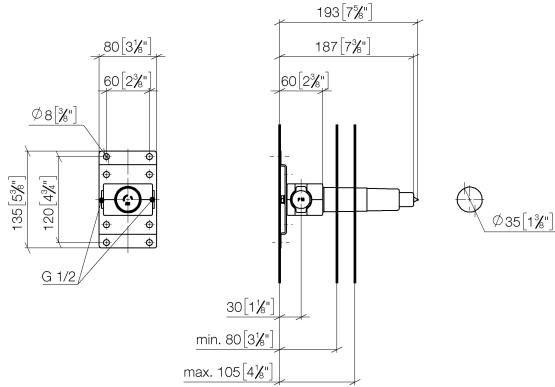

Concealed wall mounting -

35 050 970 90

- red brass, lead-free
- 2x female thread 1/2" connections
- dust cover
- anti-water packing
- soundproofing

Recommended miscellaneous

Leak protection 1/2" -

- This article is needed 2x.

Recommended miscellaneous

Rosette - Chrome

- with round rosette

12 720 660-00

Concealed wall mounting -

35 050 970 90

mm [inches]

Flow rate chart

Certificates

DVGW_DW-6512DN0126. WRAS_2101043. WRAS_2011027.

Concealed wall mounting -

35 050 970 90

Spare parts list

No.	Item Number	Name	Quantity used	Delivery time
1	04 14 03 072 01 90	gasket kit	1	2
2	09 21 02 173 90	cap	1	2
3	90 31 20 116 00 90	plug	1	2
4	09 31 20 094 90	plug	1	2
5	09 31 20 093 90	plug	1	2
6	04 30 31 024 01 90	fixing set	2	2
7	09 30 11 144 90	disc	2	2
8	09 30 30 049 90	screw	2	2